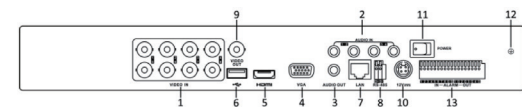

REAR PANEL (HTVR-0820HT)

1. 1 VIDEO IN
2. 2 AUDIO IN, RCA CONNECTOR
3. 3 AUDIO OUT, RCA CONNECTOR
4. 4 VGA INTERFACE
5. 5 HDMI INTERFACE
6. 6 USB PORT
7. 7 LAN NETWORK INTERFACE
8. 8 RS-485 SERIAL INTERFACE
9. 9 12VDC POWER INPUT
10. 10 POWER SWITCH
11. 11 GND
12. 12 ALARM IN AND ALARM OUT