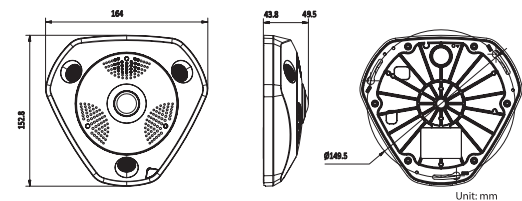

### KEY FEATURES

- 1/1.8" progressive scan CMOS, 6 Megapixel
- Support Heat Map
- Up to 3072 x 2048 resolution, 30fps
- 360° panoramic view
- Multiple viewing modes
- Virtual PTZ
- Up to 15m IR range
- Built-in microphone and speaker

### DIMENSIONS (mm)

Unit: mm