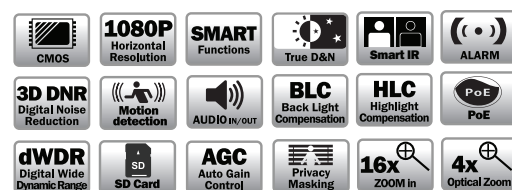

SINH-2004L

NETWORK INDOOR MINI PTZ

KEY FEATURES

- 1/2.8" Progressive Scan CMOS
- 1920 X 1080@30fps Resolution
- 4x Zoom
- dWDR
- 3D positioning
- PoE (802.3af)
- Cloud P2P
- Up to 30m IR distance

SPECIFICATION	SINH-2004L
Camera	
Image Sensor	1/2.8" progressive scan CMOS
Min. Illumination	Color: 0.05 Lux @ (F2.0, AGC ON), B/W: 0.005Lux @ (F2.0, AGC ON)
Day & Night	IR Cut Filter
Focus Mode	Auto
Shutter Speed	1/1 to 1/10,000s
Digital Zoom	16x
White Balance	Auto/manual/ATW (auto tracing white balance)/indoor/outdoor/daylight lamp/sodium lamp
AGC	Auto/Manual
Backlight Compensation	Support
Wide Dynamic Range	Support
DNR (Digital Noise Reduction)	Support
Privacy Mask	8 programmable privacy masks
Lens	
Focal Length	2.8 to 12mm, 4x
Field of View	100° to 25° (wide-tele)
Working Distance	10 to 1500mm (wide-tele)
Zoom Speed	Approx. 2s (optical lens, wide-tele)
Aperture Range	F1.8 to F2.5
Smart Features	
Smart Detection	Intrusion detection, line crossing detection, audio exception detection, motion detection, and video tampering detection
Smart Recording	Edge storage, smart search in smart NVR, and VCA playback
Smart Image Enhancement	HLC
Smart Encoding	Low bitrate, and ROI (Region of Interest) encoding
Smart Alarm	Alarm for network disconnection, IP address conflict, HDD full, HDD error, and illegal login
Network	
Main Stream	25fps (1920 × 1080, 1280 × 960, 1280 × 720)
Sub Stream	25fps (704×576, 352×288, 320 × 240)
Video Compression	H.264/MJPEG
Audio compression	G.711alaw/G.711ulaw/G.722/G.726/MP2L2/PCM
Protocols	IPv4/IPv6, HTTP, HTTPS, 802.1x, Qos, FTP, SMTP, UPnP, SNMP, DNS, DDNS, NTP, RTSP, RTP, TCP/IP, DHCP, PPPoE, Bonjour
Simultaneous Live View	Up to 20 users
User/Host	Up to 32 users, 3 levels: Administrator, Operator, and User
Security Measures	User authentication (ID and PW), host authentication (MAC address), IP address filtering, HTTPS encryption and IEEE 802.1x port-based network access control
Pan and Tilt	
Movement Range	Pan: 350°, Tilt: 0° to 90°
Movement Speed	Pan: 0.1° to 60°/s, Tilt: 0.1° to 50°/s
Preset No.	300
Patrol	8 patrols, up to 32 presets per patrol
Park Action	Preset/patrol/pattern/auto scan/tilt scan/random scan/frame scan/panorama scan
Scheduled Task	Preset/patrol/pattern/auto scan/tilt scan/random scan/frame scan/panorama scan/dome reboot/dome adjust/aux output
Proportional Zoom	Support
Power-off Memory	Support
Position Display	On/ Off
IR	
IR Distance	Up to 30m
Smart IR	Support
System Integration	
Alarm I/O	1 alarm input, 1 alarm output
Alarm Linkage	Alarm actions, such as Send Email, Notify Surveillance Center, Upload to FTP/Memory Car/NAS, Trigger Recording etc.
Audio I/O	1 audio input, 1 audio output
Ethernet	1 RJ45 10M/100M Ethernet interface
Memory Card	Built-in memory card slot, supporting SD/SDHC/SDXC, up to 128GB
Client	iVMS-4200
Web Browser	IE7+, Chrome18+, Firefox5.0+, Safari5.02+
General	
Power	DC 12V, and PoE (802.3af), Max.: 9W
Working Temperature	-10°C to 50°C
Working Humidity	≤ 90%
Protection Level	TVS 4,000V lightning protection, and surge protection
Dimensions(mm)	Φ125mm × 137.2mm
Weight	Approx. 0.65kg