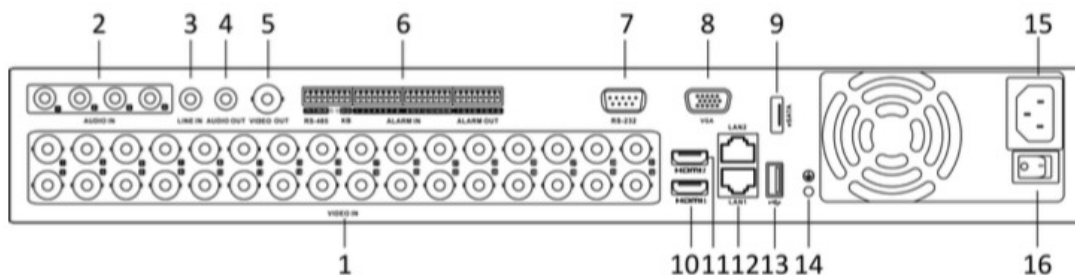

Two-way audio	1-ch, RCA (2.0 Vp-p, 1 KΩ) (independent)
Synchronous playback	16-ch
Network	
Remote connection	128
Network protocol	TCP/IP, PPPoE, DHCP, DNS, DDNS, NTP, SADP, NFS, iSCSI, UPnP™, HTTPS, ONVIF, SNMP
Network interface	2, RJ45 10 M/100 M/1000 M self-adaptive Ethernet interface
Auxiliary Interface	
SATA	4 SATA interface
eSATA	Support
Capacity	Up to 10 TB capacity for each disk
Serial interface	RS-232, RS-485 (full-duplex), keyboard
Alarm in/out	16/04/20
USB interface	<i>Front panel:</i> 2 × USB 2.0 <i>Rear panel:</i> 1 × USB 3.0
General	
Power supply	100 ÷ 240 Vac
Consumption (without HDD)	≤ 74 W
Working temperature	-10 °C ÷ 55 °C (14 °F ÷ 131 °F)
Working humidity	10% ÷ 90%
Dimensions (W × D × H)	440 × 390 × 70 mm (17.3 × 15.4 × 2.8 inch)
Weight (without HDD)	≤ 7 kg (15.4 lb)

Physical Interfaces

Index	Description	Index	Description
1	Video IN	9	eSATA interface
2	Video IN, RCA Connector	10	HDMI1 interface
3	Line IN	11	HDMI2 interface
4	Audio OUT	12	LAN1 and LAN2 Network Interfaces
5	Video OUT	13	USB interface
6	RS-485 Serial Interface, keyboard Interface, Alarm IN and Alarm OUT	14	GND
7	RS-232 Serial Interface	15	100 ÷ 240 Vac Power Input
8	VGA Interface	16	Power Switch